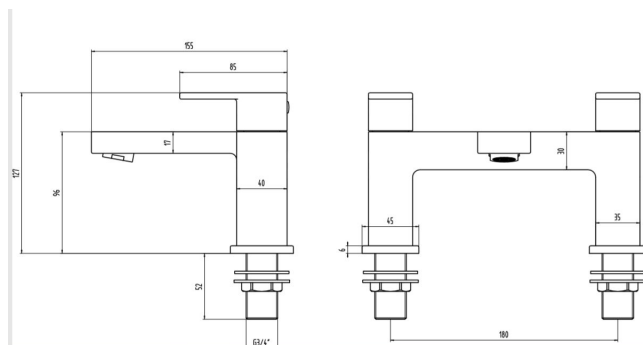

## FEATURES

- Twin Lever handle for easy control of desired water flow and temperature
- Hot and Cold 1/4 Turn Ceramic Disc's for long lasting smooth operation
- Suitable for 2 tap hole deck mount
- UK Standard fitting - 3/4" BSP
- Recommended operating pressure: 0.5 bar

## TECHNICAL DRAWING

## SPECIFICATIONS

<b>Width</b>	225
<b>Height</b>	127
<b>Depth</b>	160
<b>Product Range</b>	Fife
<b>Material</b>	Brass